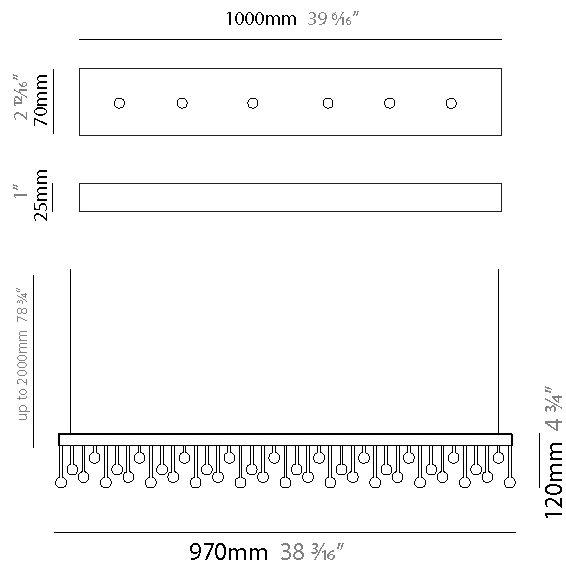

MELODY SUSPENSION

D101737

base number

1. To build a product code in our configurator select the specify button on the base model # product page
2. To build a manual product code on this datasheet choose from the options listed below in blue font and add the suffix to the base model #

GENERAL

Series: Melody
Brand: Quasar
Division: Design
Mounting Type: Suspension
Mounting Location: Ceiling
Subcategory: Pendant

PHYSICAL

Shape: Rectangle
Length (mm): 970
Length (in): 38 ³/₁₆
Width (mm): 20
Width (in): 13/16
Height (mm): 120
Height (in): 4 ³/₄
Max. Overall Height (mm): 2120
Max. Overall Height (in): 82 ¹¹/₁₆
Light Distribution: Direct
Fixture Material: Metal
Cable Details: 2000mm Cable

ELECTRICAL

Lamp Type: LED
Total Output Wattage (W): 13
Dimming: 0-10V Dimming / Phase Dimming (120Vac Only)
Driver Included: Yes
Driver Location: Integrated
Driver Type: Constant Voltage - Universal - Phase dimming @120Vac only
Driver Class: Class 2
Input Voltage (V): 120 - 277
Output Voltage (V): 24
Upon Request: (Not included - see components) Remote: 0-10Vdc dimming / (Included) Integral: Phase dimming @120Vac only / Non-dimming 277Vac

LED

Color Temperature (°K): 2700
Max. Delivered Lumen (lm): 632
CRI: >90 CRI
Lamp Life (hrs): 50000

OPTICAL

RATINGS AND CERTIFICATIONS

Certified By: Certified for North American Standards
IP rating: IP20

PROJECT	
TYPE	
SPECIFIER	
QUANTITY	
DATE